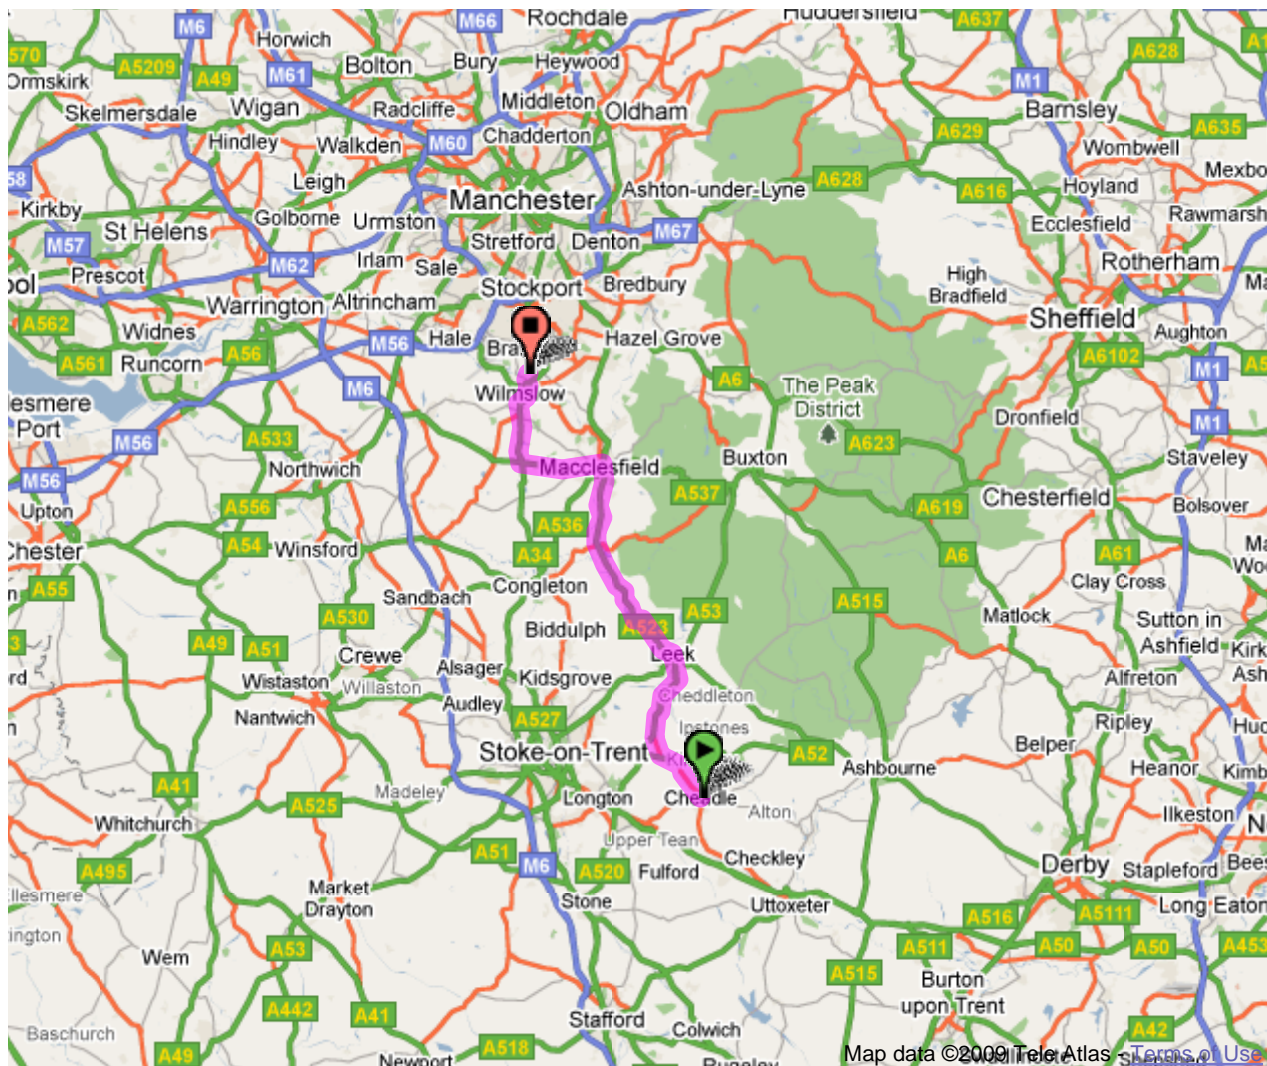

AA Route Planner

Printed routes

Your route has been adapted to speed up printing as well as minimise the use of ink and paper, while the large type makes the directions easy to read. Please re-use or recycle this route.

Can't see all of the route on your map?

Go back to the page, drag the map or make it smaller, then check print preview to ensure you can see both start and end points before you print.

Guard your Route against traffic

Call AA Roadwatch on 84322 and select option 3. Calls to AA Roadwatch cost up to 65p per minute and text alerts cost 25p each.

From: Cheadle, Stoke-On-Trent

To: SK9 2JJ, Wilmslow

Distance: 33.7 miles

Time: 0 hr 50 min

33.74

33.74

Signposted Handforth

33.74 Arrive at SK9 2JJ, Wilmslow

Section time 0:50, Total time 0:50

About your route

This recommended route is designed as a guide to help you get to your destination safely and easily. If you find an error or omission, please let us know (routeplannerfeedback@theaa.com) so we can correct it for future users.