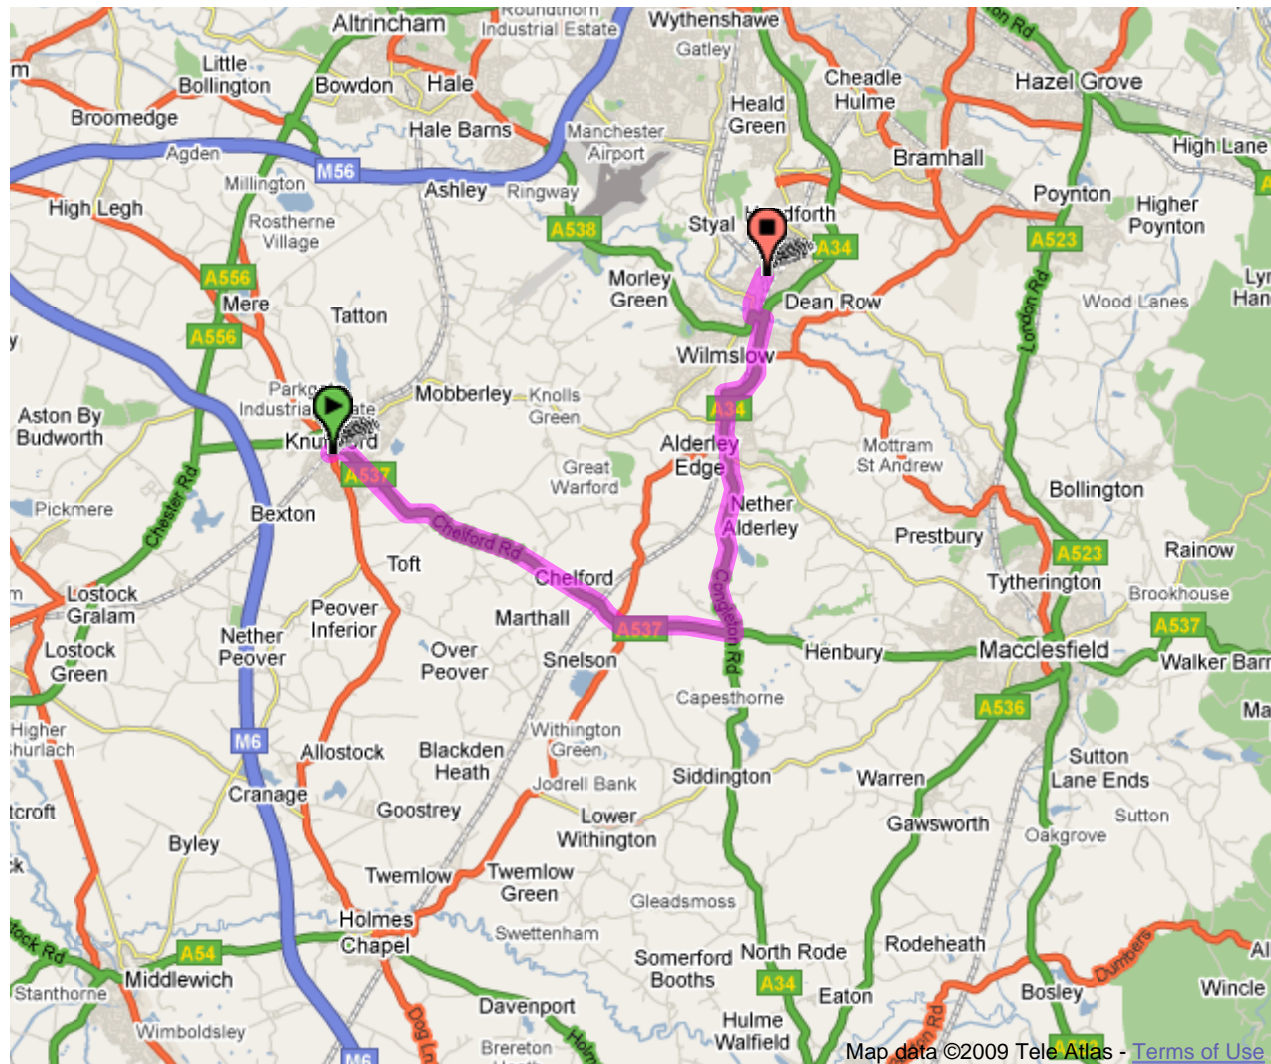

AA Route Planner

Printed routes

Your route has been adapted to speed up printing as well as minimise the use of ink and paper, while the large type makes the directions easy to read. Please re-use or recycle this route.

Can't see all of the route on your map?

Go back to the page, drag the map or make it smaller, then check print preview to ensure you can see both start and end points before you print.

Guard your Route against traffic

Call AA Roadwatch on 84322 and select option 3. Calls to AA Roadwatch cost up to 65p per minute and text alerts cost 25p each.

From: Knutsford, Cheshire

To: SK9 2JJ, Wilmslow

Distance: 12.4 miles

Time: 0 hr 18 min

A537	0.00	Start out at Knutsford, Cheshire
A50	0.00	At traffic signals turn right onto the A50 Signposted Warrington, Manchester
A537	0.01	At traffic signals turn right onto the A537 Signposted Town Centre, Macclesfield
	0.97	At roundabout take the 2nd exit onto the A537
	5.00	At roundabout take the 2nd exit onto the A537 Signposted Macclesfield
A34	6.69	At Monk's Heath, traffic signals turn left onto the A34 Signposted Manchester, Manchester Airport
	7.66	Warning: Speed Cameras along the A34
	10.22	At roundabout take the 2nd exit onto the A34 Signposted Manchester
	11.05	At roundabout take the 2nd exit onto the A34 Signposted Manchester
A538	11.60	At roundabout take the 1st exit onto the A538 Signposted Altrincham, M56
B5166	11.77	At roundabout take the 3rd exit onto Manchester Road - B5166 Signposted Handforth
	12.38	Arrive at SK9 2JJ, Wilmslow
Section time 0:18, Total time 0:18		